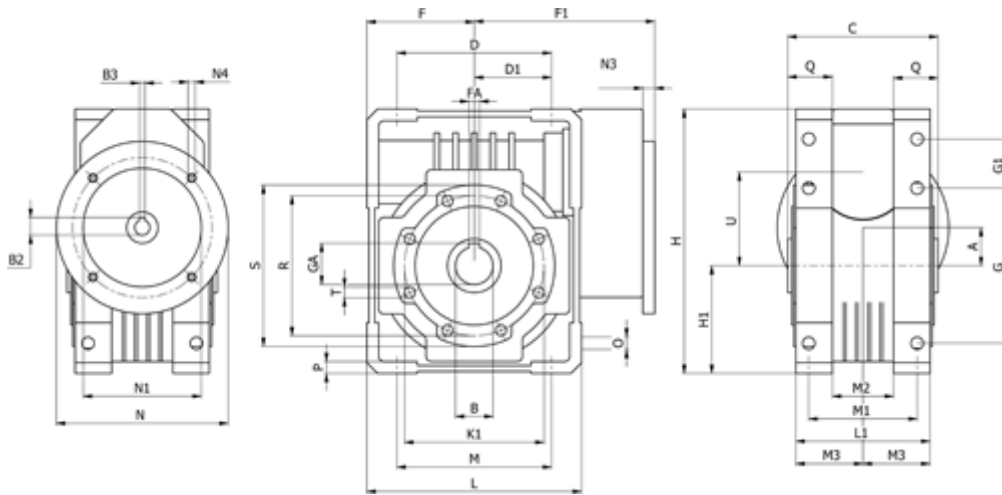

Data Sheet

Article number: 3921063300720

Description: Worm gear
WR 63-U-300-63B5, without lubrication

Measures

A = 62.17	F = 73	L = 145	N2 = 95	T = M8x14
B = 25	F1 = 134	L1 = 94	N3 = 10.0	U = 75
B1 E7 = 14	FA = 8	M = 102	N4 = M8x10	
B2 = 16.3	G = 102	M1 = 76	O = 9.0	
B3 H9 = 5	G1 = 37.5	M2 = 46	P = 8	
C = 120	GA = 28.3	M3 = 53.0	Q = 35	
D = 102.0	H = 182.5	N = 140	R = 90	
D1 = 51.0	H1 = 72.5	N1 = 115	S = 105	